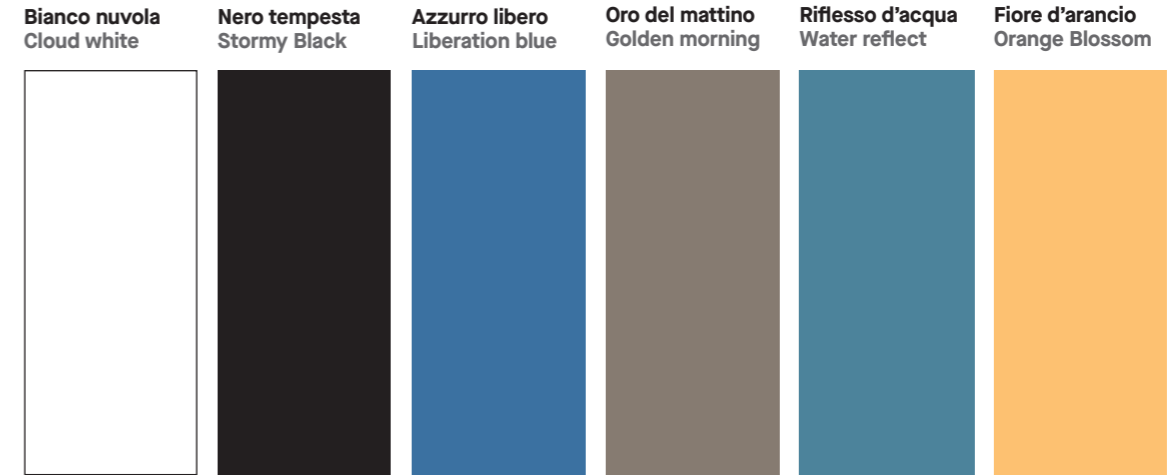

Executive

Executive

Bianco nuvola Cloud white

Nero tempesta Stormy Black

Azzurro libero Liberation blue

Oro del mattino Golden morning

Riflesso d'acqua Water reflect

Fiore d'arancio Orange Blossom

The purity of colourless colours. For absolute tastes, it captures light and changes its look depending on the perspective, becoming something new and vital with each change.

**01 Z**—Oro del mattino/Golden morning

**02 Z**—Riflesso d'acqua/Water reflect

**03 Z**—Fiore d'arancio/Orange Blossom

**04 Z**—Viola ispirato/Purple inspiration

**05 Z**—Rosa timido/Shy pink

**Finiture Finishes**

Vetroresina/Fiberglass

**Colore a campione/  
Personalizzabile  
Color sample/  
Customizable**

Executive

**Piano con immagine personalizzabile  
Top with customizable image**