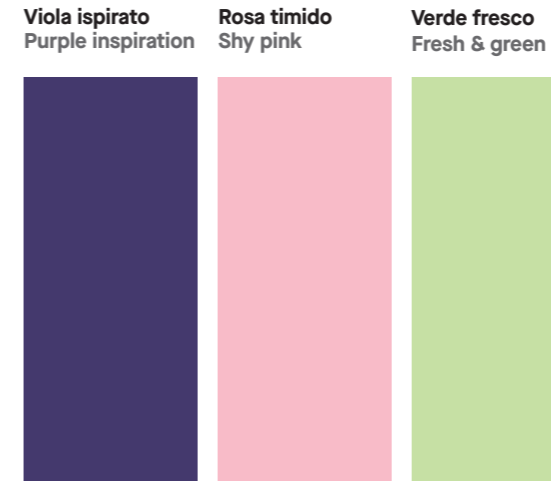

The purity of colourless colours. For absolute tastes, it captures light and changes its look depending on the perspective, becoming something new and vital with each change.

**01 Z**—Oro del mattino/Golden morning

**02 Z**—Riflesso d'acqua/Water reflect

**03 Z**—Fiore d'arancio/Orange Blossom

**04 Z**—Viola ispirato/Purple inspiration

**05 Z**—Rosa timido/Shy pink

**Finiture Finishes**

Vetroresina/Fiberglass

**Colore a campione/  
Personalizzabile  
Color sample/  
Customizable**

Executive

**Piano con immagine personalizzabile  
Top with customizable image**